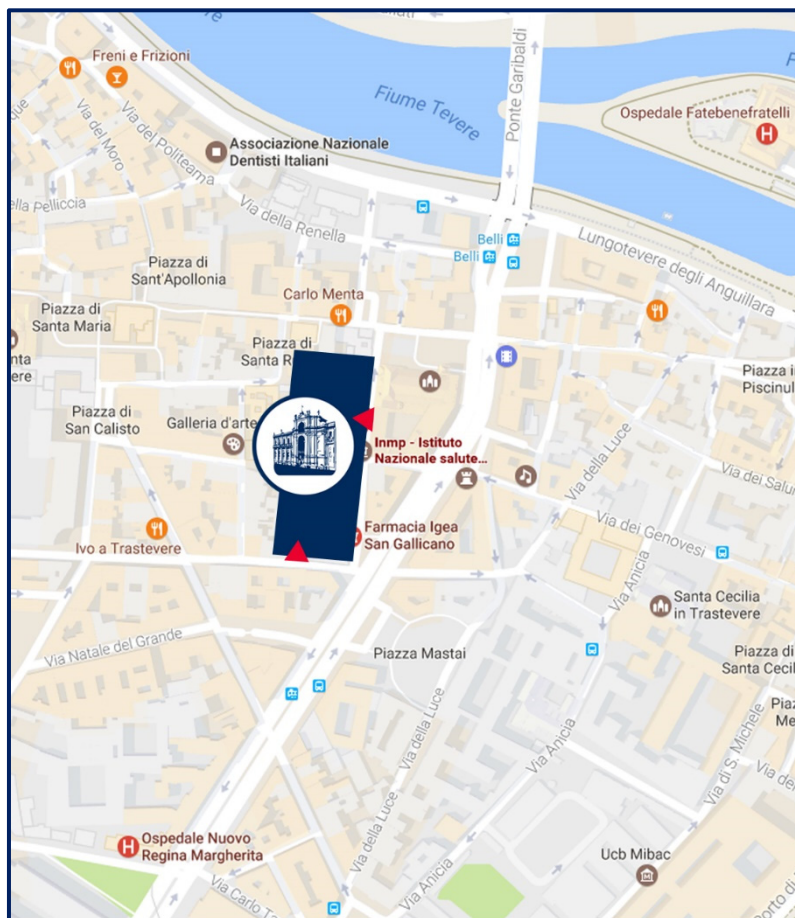

Practical Information Note

The event will be held at **INMP's Headquarters** in Rome, Trastevere:

Via di San Gallicano 25/a 00153

INMP

National Institute for Health, Migration and Poverty

www.inmp.it

How to reach us by public transportation

By taxi: It will take about 40 minutes to reach Trastevere by taxi, which apply a fixed rate of 50 Euros. Make sure that you take a registered taxi (they are white, with the registration number on the front doors) and get off in Via di San Gallicano 25/a (close to Piazza Sonnino)

From Trastevere Train Station:

- Tram 8 (direction: Piazza Venezia): 5 stops to Piazza Belli

From the METRO:

- The nearest METRO station is Circo Massimo (FAO Headquarters), on the B line. Walking distance to INMP is about 25 minutes. As an alternative, you can take Bus 3 or Bus 75, (direction Trastevere to INMP, direction Circo Massimo to METRO), for 8 stops (about 15 minutes).
- Bus/METRO tickets are available in tobacco shops, newspaper stands and METRO stations.

INDICATIVE LIST OF HOTELS IN ROME (CLOSE TO TRASTEVERE)

The INMP is located in the historical centre of Rome. From there you can easily reach by foot *Piazza Venezia, Campidoglio, Tevere River, Tiberina Island, Circo Massimo, Colosseo, Bocca della Verità* and many other places of touristic interest. For more information about the city monuments, maps, events and attractions, please visit the official Rome touristic website: <https://www.turismoroma.it/en>